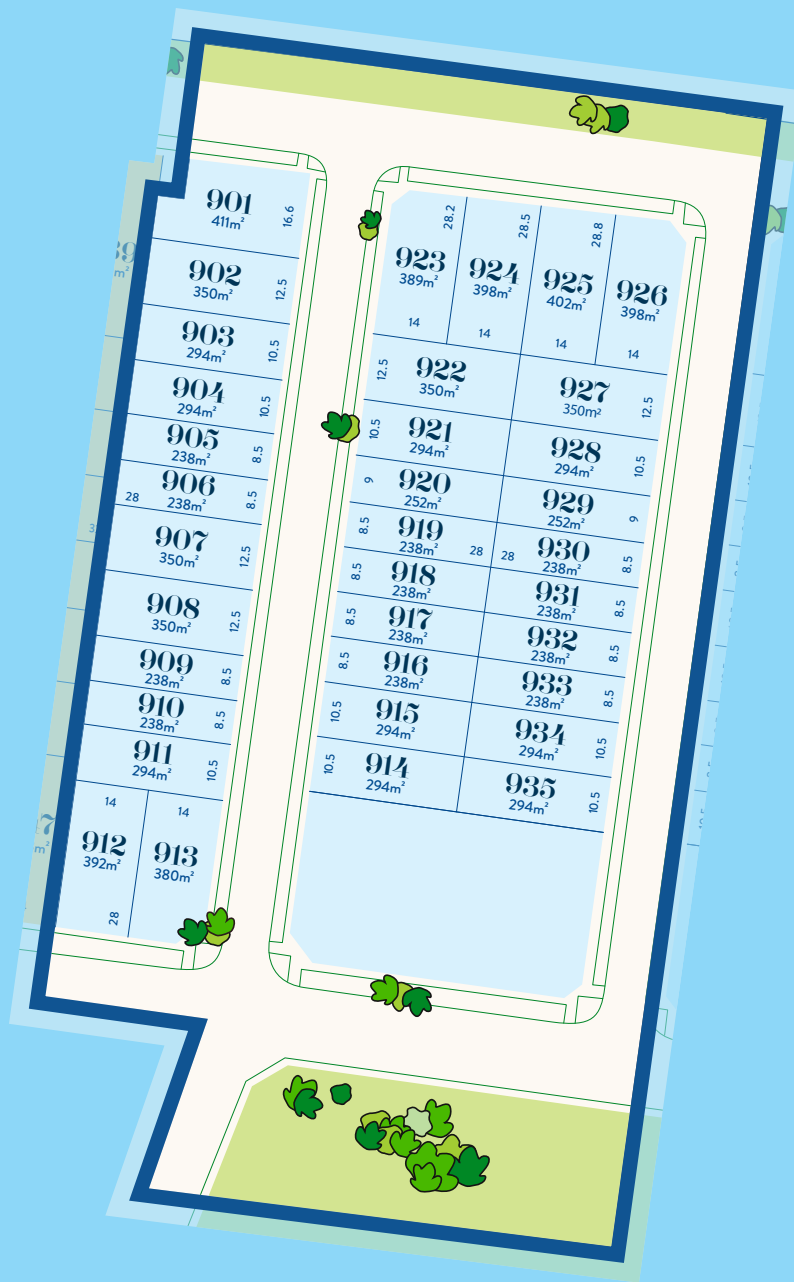

Stage 9a

For all enquiries about Brompton please contact our sales team.

Natalie Powell
Mobile 0488 600 771
Email nataliep@wolfdene.com.au

Tim Jones
Mobile 0421 610 384
Email tim@wolfdene.com.au

Visit 1050 Western Port Highway,
Cranbourne South
Phone 03 9092 0444
BromptonLife.com.au

Illustrations of the wetland areas are artist impressions only.