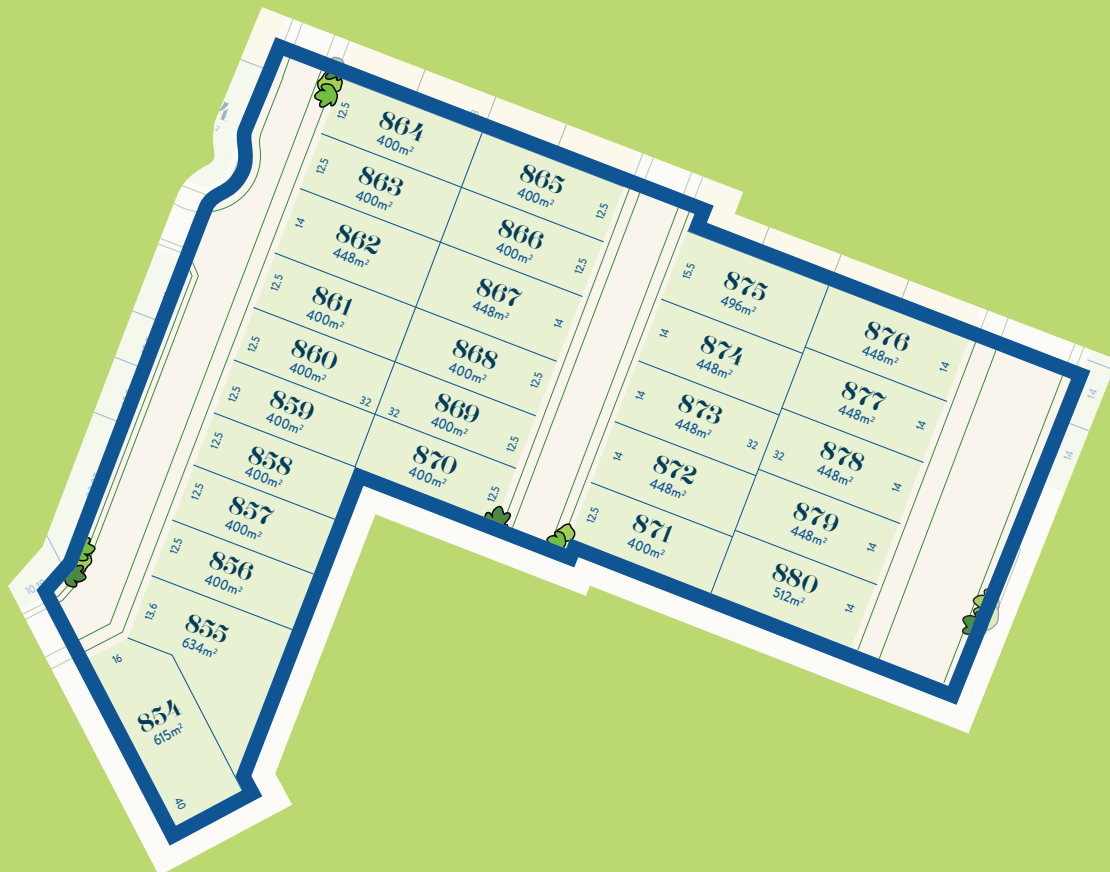

Stage 8c

For all enquiries about Brompton please contact our sales team.

Natalie Powell
Mobile 0488 600 771
Email nataliep@wolfdene.com.au

Tim Jones
Mobile 0421 610 384
Email tim@wolfdene.com.au

Visit 1050 Western Port Highway,
Cranbourne South
Phone 03 9092 0444
BromptonLife.com.au

Illustrations of the wetland areas are artist impressions only.